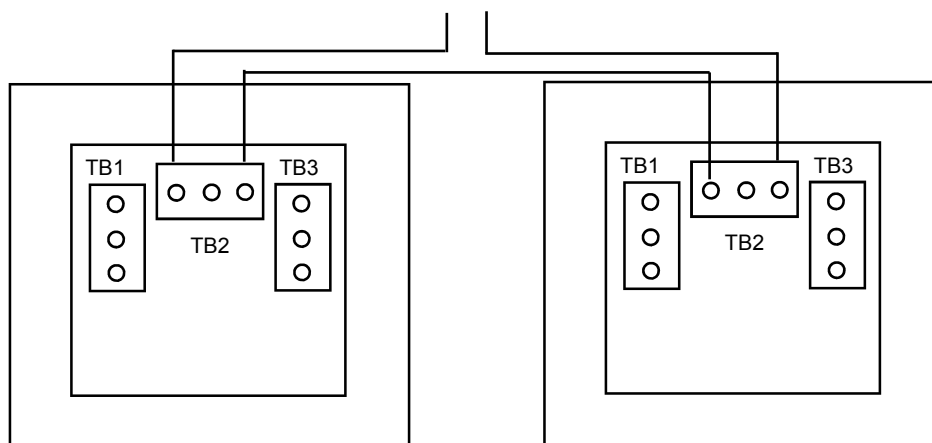

Fully key resettable.
 Housing is ABS with a polycarbonate window.
 A Fluorescent yellow indicator will show when activated
 H 87 (mm)
 W 87 (mm)
 D 55(mm)

To EM Stop connections in

Single Switch

Use terminals TB2 A and TB2 C

To EM Stop connections in
the panel

Multiple Switches

Wire in series

Use terminals TB2 A and TB2 C

Use terminals TB2 A and TB2 C