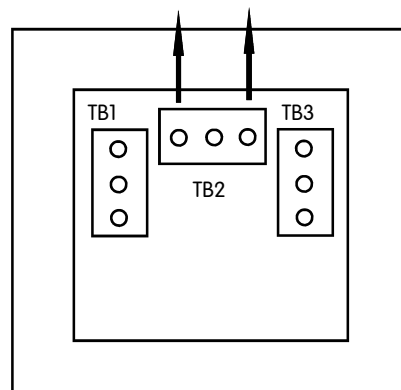

Fully key resettable.
 Housing is ABS with a polycarbonate window.
 A Fluorescent yellow indicator will show when activated
 H 87 (mm)
 W 87 (mm)
 D 55(mm)

To EM Stop connections in

Single Switch

Use terminals TB2 A and TB2 C

To EM Stop connections in
the panel

Multiple Switches

Wire in series

Use terminals TB2 A and TB2 C

Use terminals TB2 A and TB2 C